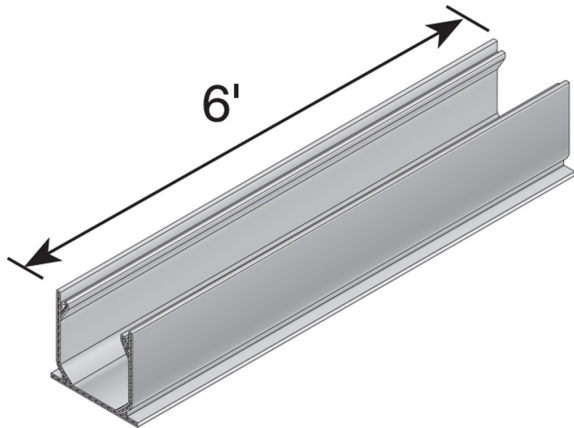

6 FT. MINI CHANNEL DRAIN

Material: UV Protected PVC

Colors: Grey (500)

Fits: Mini Channel Grates: White (540), Gray (541), Green (542), Black (543), Sand (544), Brick Red (551)

Supplied By:

**TRENCHDRAIN
SUPPLY**