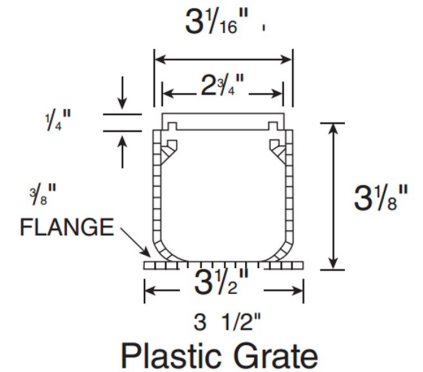

6 FT. MINI CHANNEL DRAIN

Material: UV Protected PVC

Colors: Grey (500)

Fits: Mini Channel Grates: White (540), Gray (541), Green (542), Black (543), Sand (544), Brick Red (551)

Supplied By:

**TRENCHDRAIN
SUPPLY**