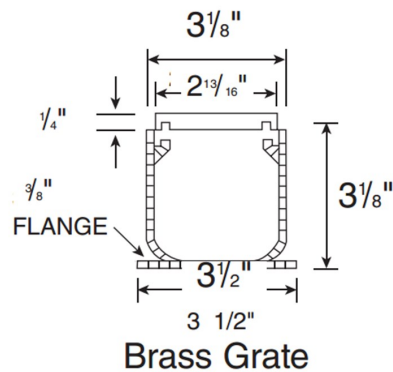

6 FT. MINI CHANNEL DRAIN

Material: UV Protected PVC

Colors: Grey (500)

Fits: Mini Channel Grates: White (540), Gray (541), Green (542), Black (543), Sand (544), Brick Red (551)

Supplied By:

**TRENCHDRAIN
SUPPLY**